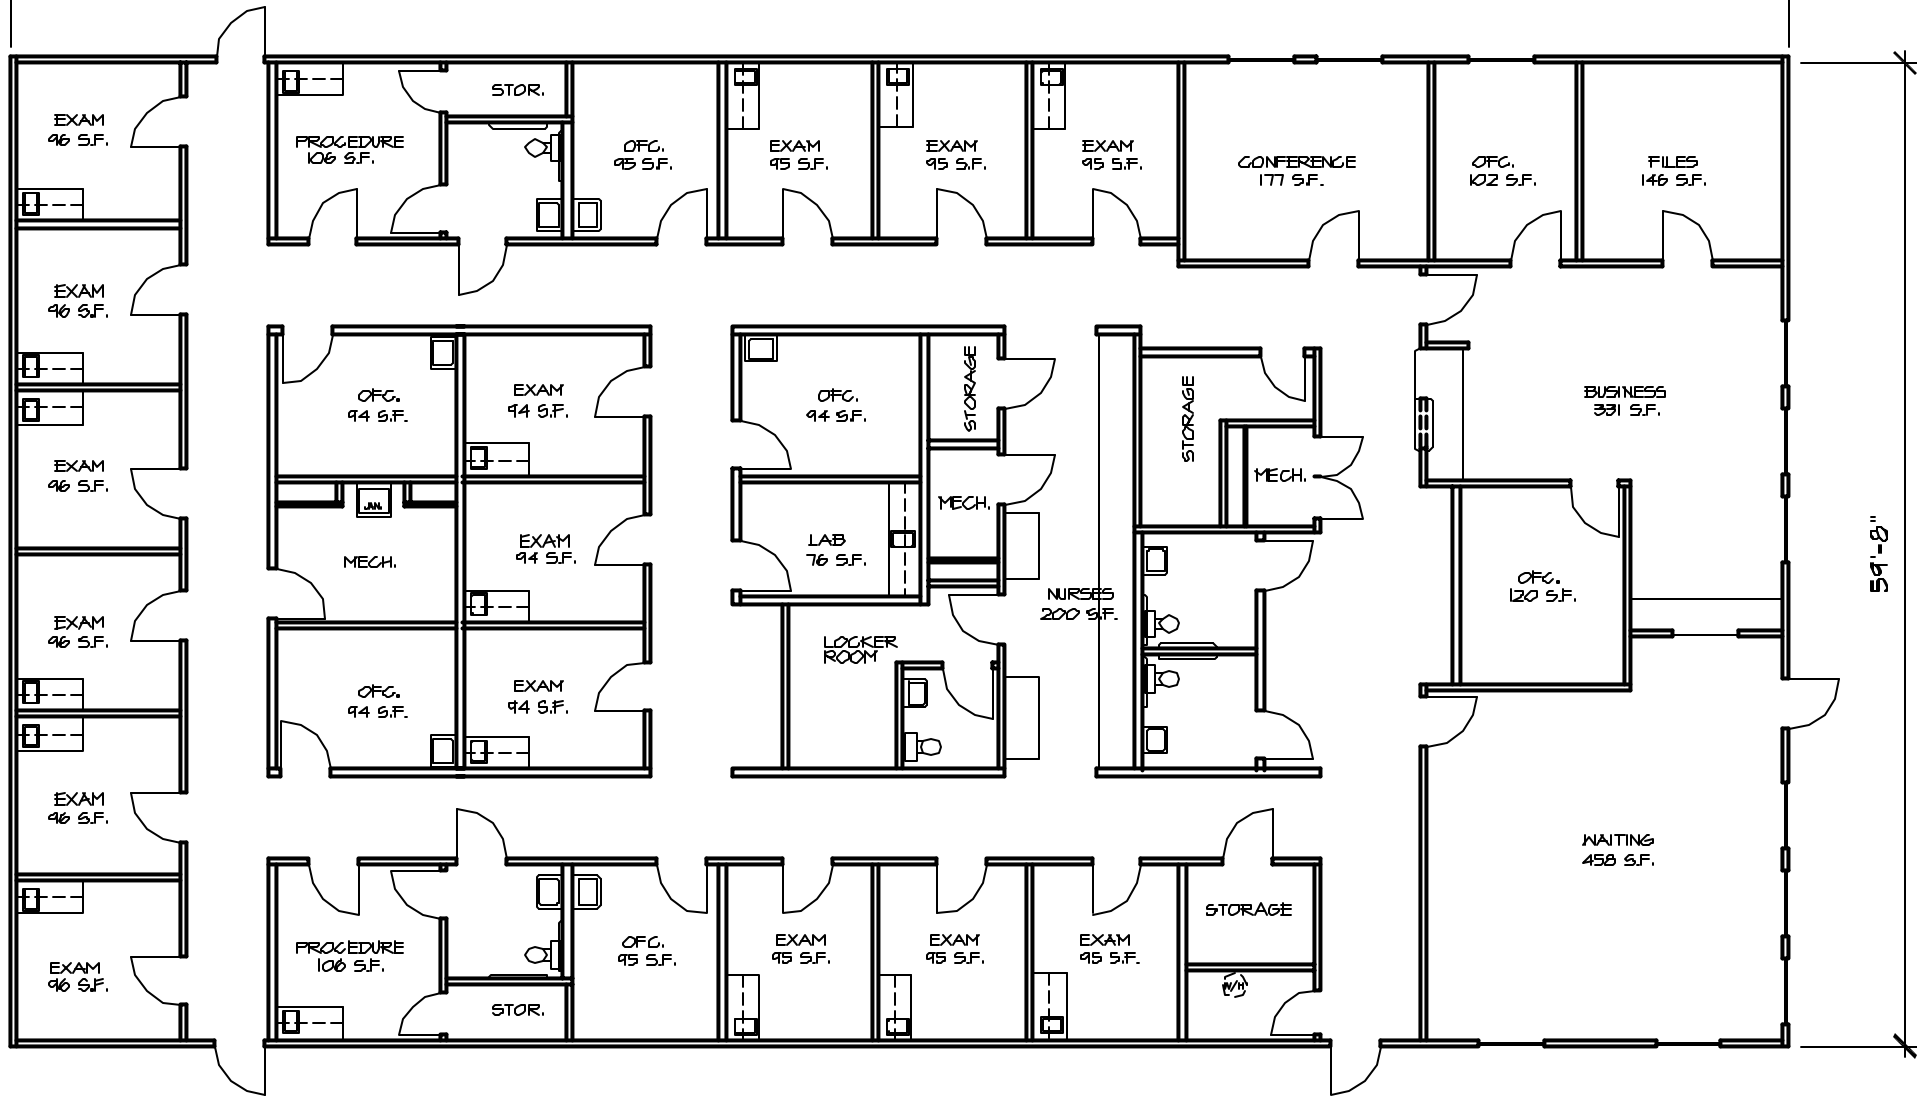

108'-0"

59'-8"

RAMTECH
Building Systems, Inc.

HEA-6444-A

6,444 Sq. Ft.

- 15 EXAM ROOMS
- PRIVATE OFFICES
- WAITING AREA
- CONFERENCE ROOMS
- BUSINESS AREA
- RESTROOMS

CONTACT INFORMATION:
1400 U.S. Hwy. 287 South
Marshall, Texas 76063-5799
(800) 508-8376
(817) 473-3485 Fax
info@ramtechgroup.com